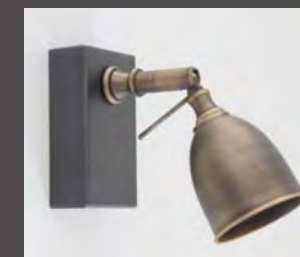

Réf. AP159

Source / Source : T.B.T
Douille / Lampholder : GY 6.35
Puissance / Max. Wattage : 35 W
Classe / Class : I
Saillie / Projection : 140 mm
Patère / Case : 90X50X25 mm
Poids / Weight : 0.220 kg

AP159.12	Laiton Antique / Antique Brass
AP159.17	Nickel Brillant / Polished Nickel
AP159.18	Nickel Brossé / Brushed Nickel
AP159.24	Graphite / Graphite
AP159.25/12	Noir + Laiton Antique / Black + Antique Brass
AP159.25/17	Noir + Nickel Brillant / Black + Polished Nickel
AP159.25/18	Noir + Nickel Brossé / Black + Brushed Nickel
AP159.26/10	Métal Fusil + Bronze Foncé / Metal Stone Canon Gray + Dark Bronze